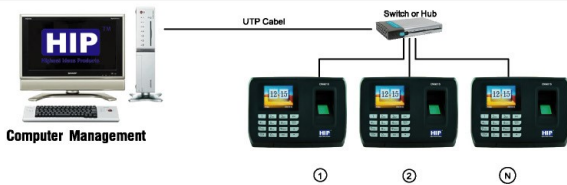

Connection Type Network Protocol TCP/IP