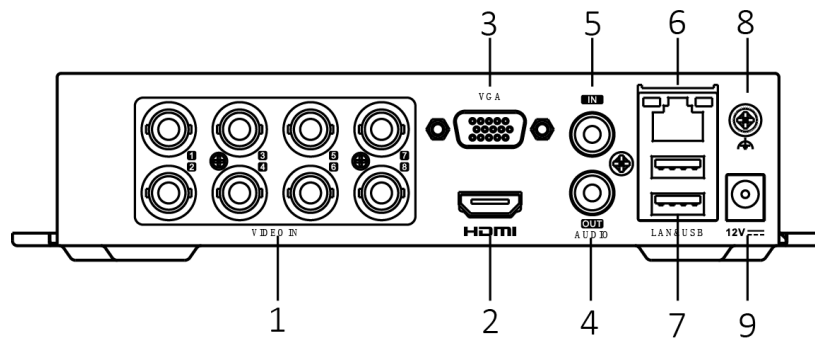

Physical Interfaces

NOTE

The rear panel of DS-7104/7116HGHI-F1/N provides 4/16 video input interfaces.

No.	Description	No.	Description
1	VIDEO IN	6	LAN Network Interface
2	HDMI Interface	7	USB Interfaces
3	VGA Interface	8	GND
4	AUDIO OUT, RCA Connector	9	12 VDC Power Input
5	AUDIO IN, RCA Connector