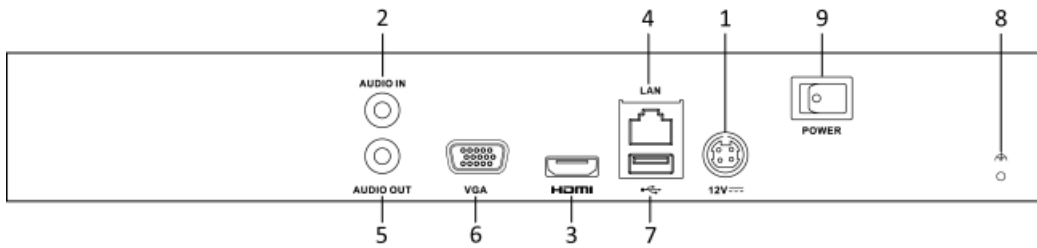

Physical Interfaces

Index	Description	Index	Description
1	Power Supply	6	VGA Interface
2	Audio In	7	USB Interface
3	HDMI Interface	8	Ground
4	LAN Network Interface	9	Power Switch
5	Audio Out