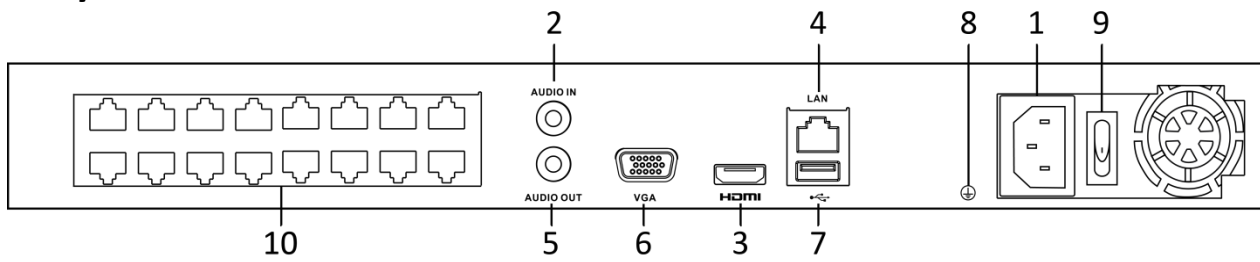

Physical Interfaces

Index	Description	Index	Description
1	Power Supply	6	VGA Interface
2	Audio In	7	USB Interface
3	HDMI Interface	8	Ground
4	LAN Network Interface	9	Power Switch
5	Audio Out	10	8 Network Interfaces with PoE function