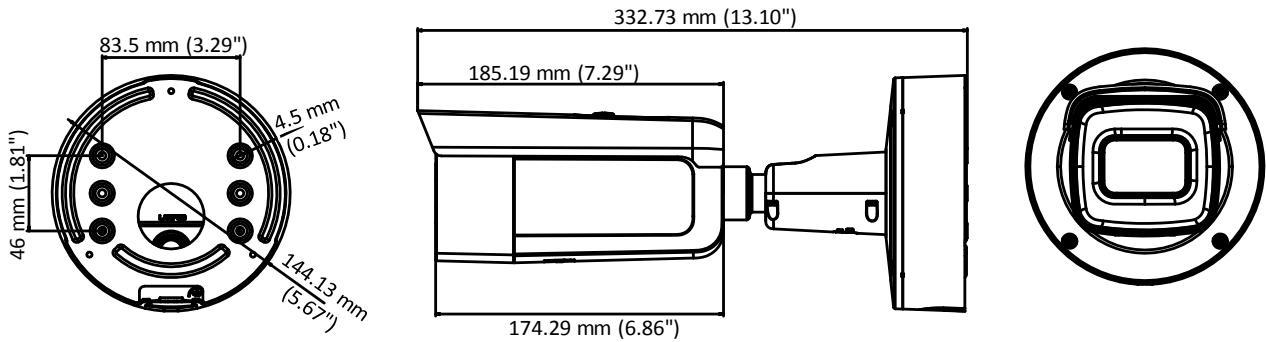

## Specifications

<b>Camera</b>	
Image Sensor	1/2.8" Progressive Scan CMOS
Min. Illumination	Color: 0.005 Lux @ (F1.2, AGC ON), 0 Lux with IR Color: 0.0068 Lux @ (F1.4, AGC ON), 0 Lux with IR
Shutter Speed	1/3 s to 1/100,000 s
Slow Shutter	Yes
Day & Night	IR Cut Filter
Digital Noise Reduction	3D DNR
WDR	120 dB
3-Axis Adjustment	Pan: 0° to 360°, tilt: 0° to 90°, rotate: 0° to 360°
<b>Lens</b>	
Focal length	2.7 to 13.5 mm
Aperture	F1.4
Focus	Auto
FOV	Horizontal field of view: 107° to 33° Vertical field of view: 57° to 19° Diagonal field of view: 129° to 37.5°
Lens Mount	Φ14
<b>IR</b>	
IR Range	Up to 60 m
Wavelength	850nm
<b>Compression Standard</b>	
Video Compression	Main stream: H.265/H.264 Sub stream: H.265/H.264/MJPEG Third stream: H.265/H.264
H.264 Type	Main Profile/High Profile
H.264+	Main stream supports
H.265 Type	Main Profile
H.265+	Main stream supports
Video Bit Rate	32 Kbps to 16 Mbps
Audio Compression	G722.1/G.711/G726/MP2L2/PCM
Audio Bit Rate	64Kbps(G.711)/16Kbps(G.722.1)/16Kbps(G.726)/32-192Kbps(MP2L2)
<b>Smart Feature-set</b>	
Behavior Analysis	Line crossing detection, intrusion detection, unattended baggage detection, object removal detection
Exception Detection	Scene change detection
Face Detection	Yes
Region of Interest	Support 1 fixed region for main stream and sub stream
<b>Image</b>	
Max. Resolution	1920 × 1080
Main Stream	50Hz: 50fps (1920 × 1080, 1280 × 960, 1280×720) 60Hz: 60fps (1920 × 1080, 1280 × 960, 1280×720)
Sub Stream	50Hz: 25fps (640 × 480, 640 × 360, 320 × 240) 60Hz: 30fps (640 × 480, 640 × 360, 320 × 240)

## Dimensions