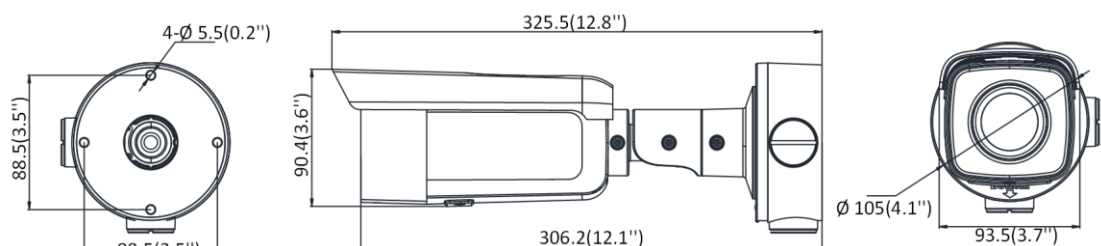

Available Model

DS-2CD3T25G0-4IS (B) (2.8/4/6 mm)

Dimensions

Unit: mm(inch)