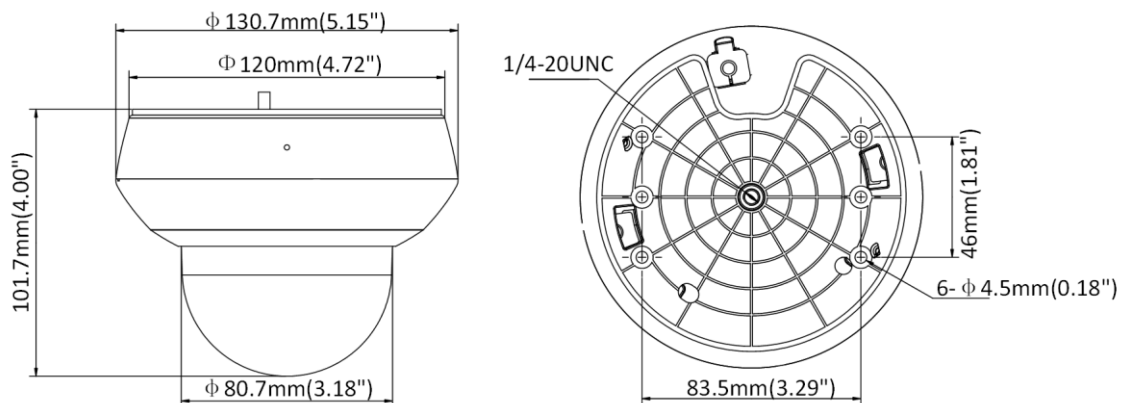

General

Language (Web Browser Access)	32 languages. English, Russian, Estonian, Bulgarian, Hungarian, Greek, German, Italian, Czech, Slovak, French, Polish, Dutch, Portuguese, Spanish, Romanian, Danish, Swedish, Norwegian, Finnish, Croatian, Slovenian, Serbian, Turkish, Korean, Traditional Chinese, Thai, Vietnamese, Japanese, Latvian, Lithuanian, Portuguese (Brazil)
Power	12 VDC, 1.0 A (Max. 9.9 W, including max. 4.2 W for IR) PoE (802.3af), 36 to 57 VDC, 0.35 A, Class3 (Max. 11.2 W, including max. 4.2 W for IR)
Working Environment	Temperature: -20°C to 60°C (-4°F to 140°F), humidity: ≤ 90%
Protection Level	IP66 standard, IK 10, surge protection, ±2kV Line to Gnd, ±1kV Line to Line, IEC61000-4-5
Material	Aluminum alloy, PC, PC+ABS
Dimension	Φ 130.7 mm × 101.7 mm (Φ 5.15" × 4.00")
Weight	Approx. 0.53 kg (1.17 lb.)

DORI

The DORI (detect, observe, recognize, identify) distance gives the general idea of the camera ability to distinguish persons or objects within its field of view. It is calculated based on the camera sensor specification and the criteria given by EN 62676-4: 2015.

DORI	Detect	Observe	Recognize	Identify
Definition	25 px/m	63 px/m	125 px/m	250 px/m
Distance (Tele)	130.9 m (429.5 ft)	51.9 m (170.4 ft)	26.2 m (85.9 ft)	13.1 m (42.9 ft)

Available Model

DS-2DE2A204IW-DE3(2.8-12 mm) (C), 12 VDC & PoE

Dimensions