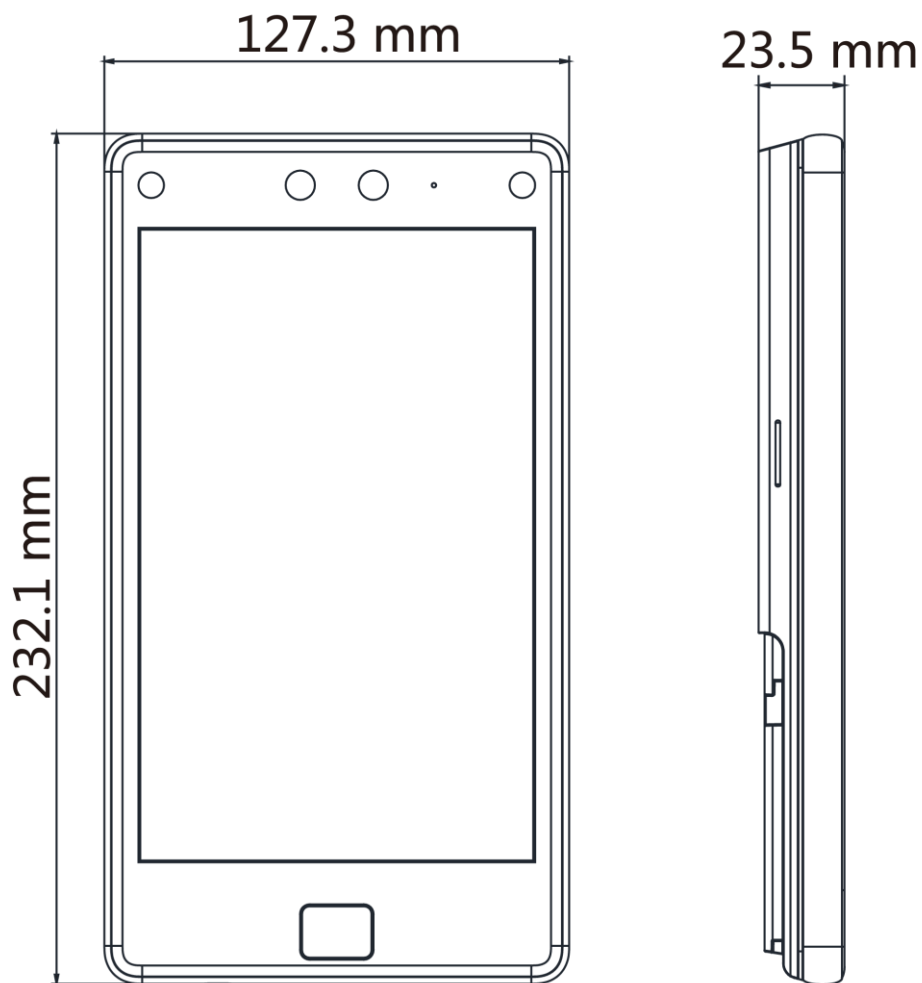

Face anti-spoofing	Support
Time synchronization	Support
General	
Power supply method	12 VDC/24 VDC Power Adapter
Power supply	12-24 VDC, 3 A
Working temperature	-30 °C to 60 °C (-22 °F to 140 °F)
Working humidity	0 to 90% (No condensing)
Dimensions	127.3 mm × 232.1 mm × 23.5 mm (5.0" × 9.1" × 0.9")
Protective level	IP65

▪ **Available Model**

DS-K1T680DFW

▪ **Dimension**