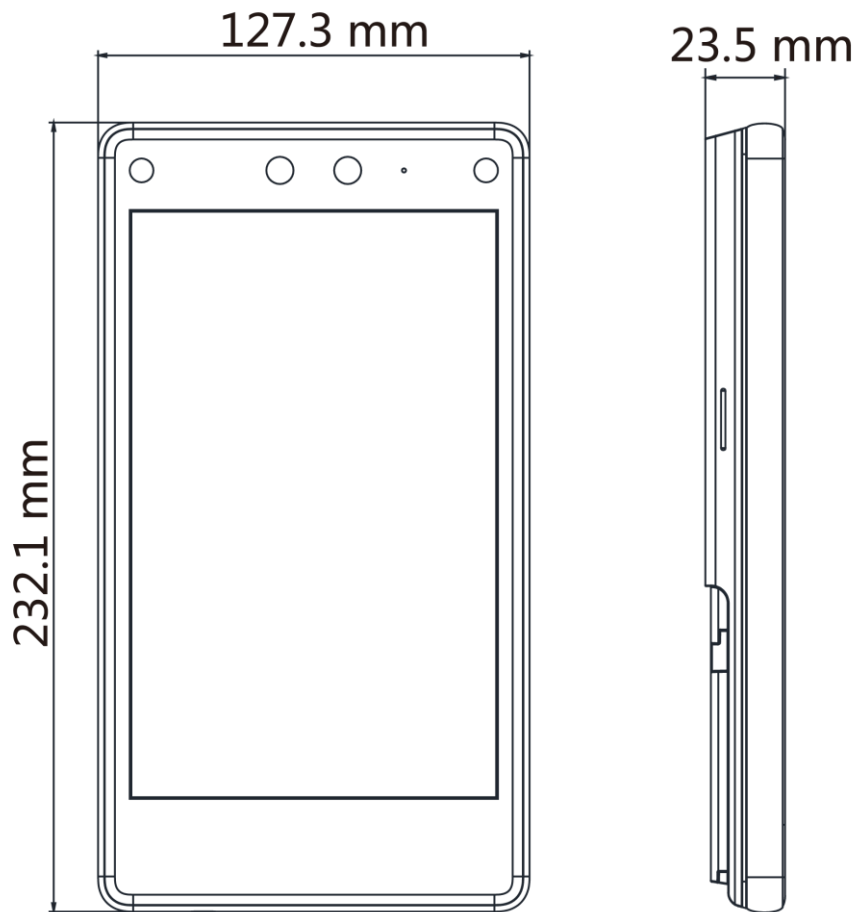

General

Power supply method	12 VDC/24 VDC Power Adapter
Power supply	12-24 VDC, 3 A
Working temperature	-30 °C to 60 °C (-22 °F to 140 °F)
Working humidity	0 to 90% (No condensing)
Dimensions	127.3 mm × 232.1 mm × 23.5 mm (5.0" × 9.1" × 0.9")
Protective level	IP65

▪ **Available Model**

DS-K1T680DW

▪ **Dimension**