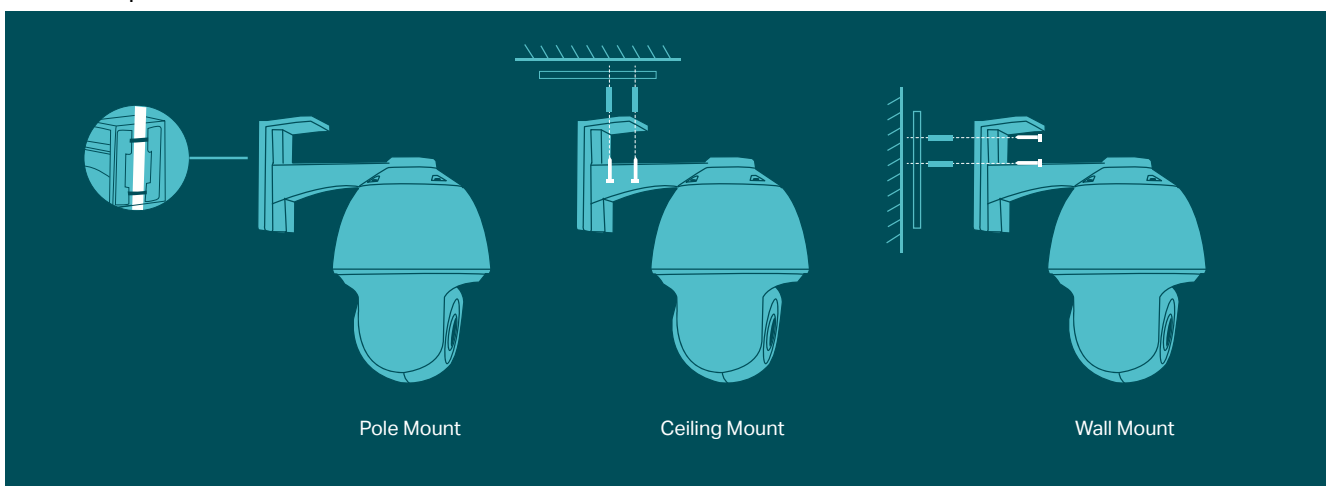

## // Flexible Pan Tilt

- Scheduled Movement
- Auto Tracking
- Power-off Memory Function
- Remote Monitoring & Configuration

## // Flexible Installation

Find the perfect vantage point by simply securing your camera to the ceiling, wall, or pole.