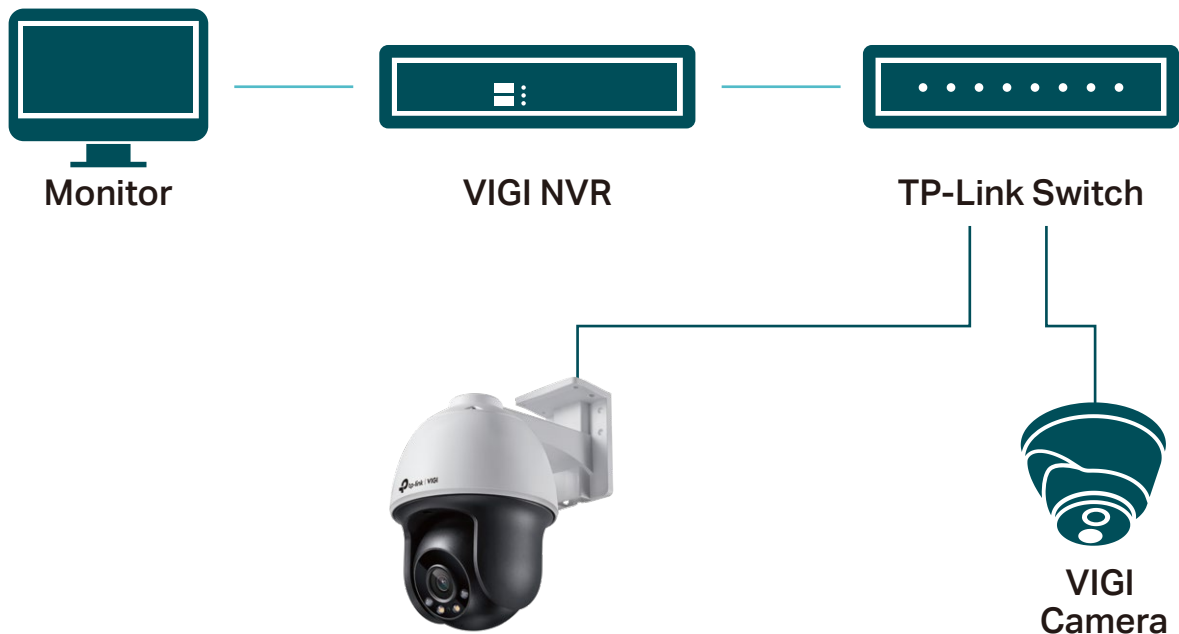

### **Wide Dynamic Range**

Adjusts for lighting contrast to minimize shadowing effects and renders images true to life.

### **3D DNR**

Removes abnormal pixelation to provide clearer video and eliminate distortion.

## // Flexible Pan Tilt

- Scheduled Movement
- Auto Tracking
- Power-off Memory Function
- Remote Monitoring & Configuration

## // Flexible Installation

Find the perfect vantage point by simply securing your camera to the ceiling, wall, or pole.