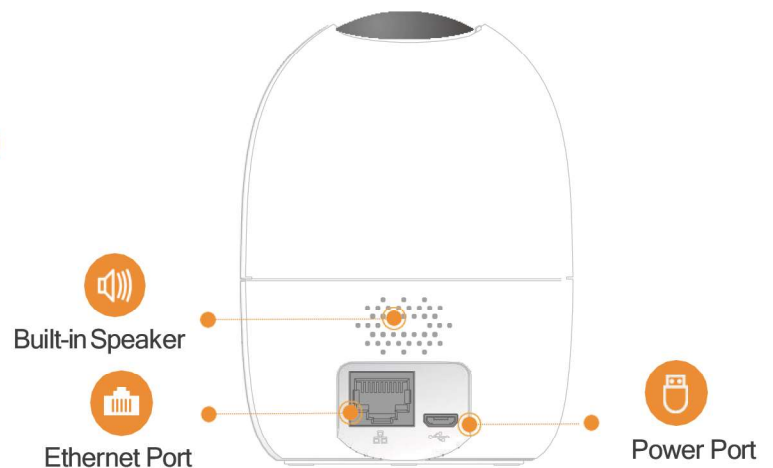

Front View

Back View

Specifications

Camera

1/2.7" 2Megapixel Progressive CMOS
 2MP(1920 x 1080)
 Night Vision: 10m(33ft) Distance
 3.6mm Fixed Lens
 Field of View : 93°(H), 48°(V), 115°(D)
 355°Pan & -5~80°Tilt

Video & Audio

Video Compression : H.265/H.264
 Up to 25/30fps Frame Rate
 16x Digital Zoom
 Two-way Audio

Notice Management

Motion Detection
 Human Detection
 Configurable Region
 Abnormal Sound Alarm

Network

Wi-Fi: IEEE802.11b/g/n, 50m Open Field
 Imou App: iOS, Android
 onvif

Auxiliary Interface

Micro SD Card Slot (up to 256GB)
 Built-in Mic & Speaker
 Reset Button

General

DC 5V1A Power Supply
 Power Consumption: < 3.5W
 Working Environment: -10°C ~ +45°C, Less Than 95%RH
 Dimensions: 106.1 × 77.4 × 77.4mm (4.17 × 3.04 × 3.04 inch)
 Weight: 238g (0.52lb)
 CE, FCC

What's in the box

- 1x Camera
- 1x Quick Start Guide
- 1x Power Adapter
- 1x Power Cable
- 1x Screw Package
- 1x Mounting Plate
- 1x Installation Position Map