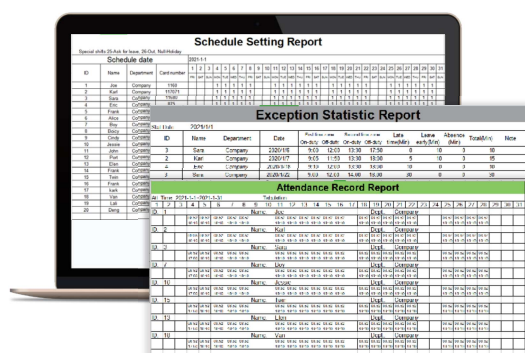

Specifications

Hardware	1GHz Dual-Core CPU, 256MB RAM/256MB Flash, 1MP Binocular Camera
Operation System	Linux
Biometrics Algorithms	ZKLiveFace V3.5
Facial Recognition Speed	≤1s
Power Supply	5V 2A
Working Humidity	20% to 80%
Working Temperature	0°C to 45°C
Dimensions (W*H*D)	98 *160 * 27.72 (mm)

SSR (Self-Service Report)

Automatic report generation

One-click export to the USB

One-click generation of the duty roster, attendance statistics, attendance records; employee attendance at a glance.

Schedule Setting Report