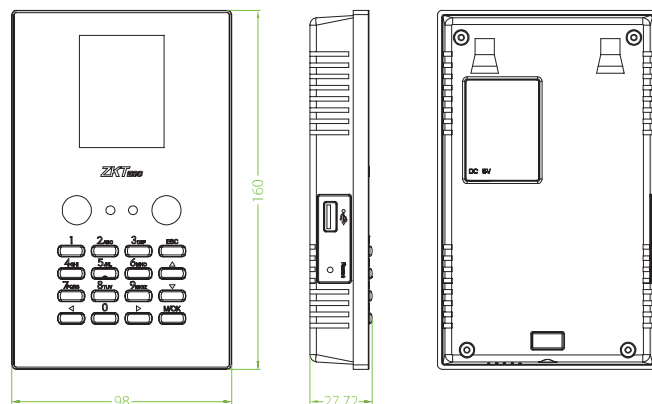

Specifications

Hardware	1GHz Dual-Core CPU, 256MB RAM/256MB Flash, 1MP Binocular Camera
Operation System	Linux
Biometrics Algorithms	ZKLiveFace V3.5
Facial Recognition Speed	≤1s
Power Supply	5V 2A
Working Humidity	20% to 80%
Working Temperature	0°C to 45°C
Dimensions (W*H*D)	98 *160 * 27.72 (mm)

SSR (Self-Service Report)

Automatic report generation

One-click export to the USB

One-click generation of the duty roster, attendance statistics, attendance records; employee attendance at a glance.

Schedule Setting Report

Attendance Record Report

Exception Statistic Report

.....

Dimensions (mm)

V2.0 2021.03.22

ZKTECO CO.,LTD.

www.zkteco.com

E-mail: sales@zkteco.com