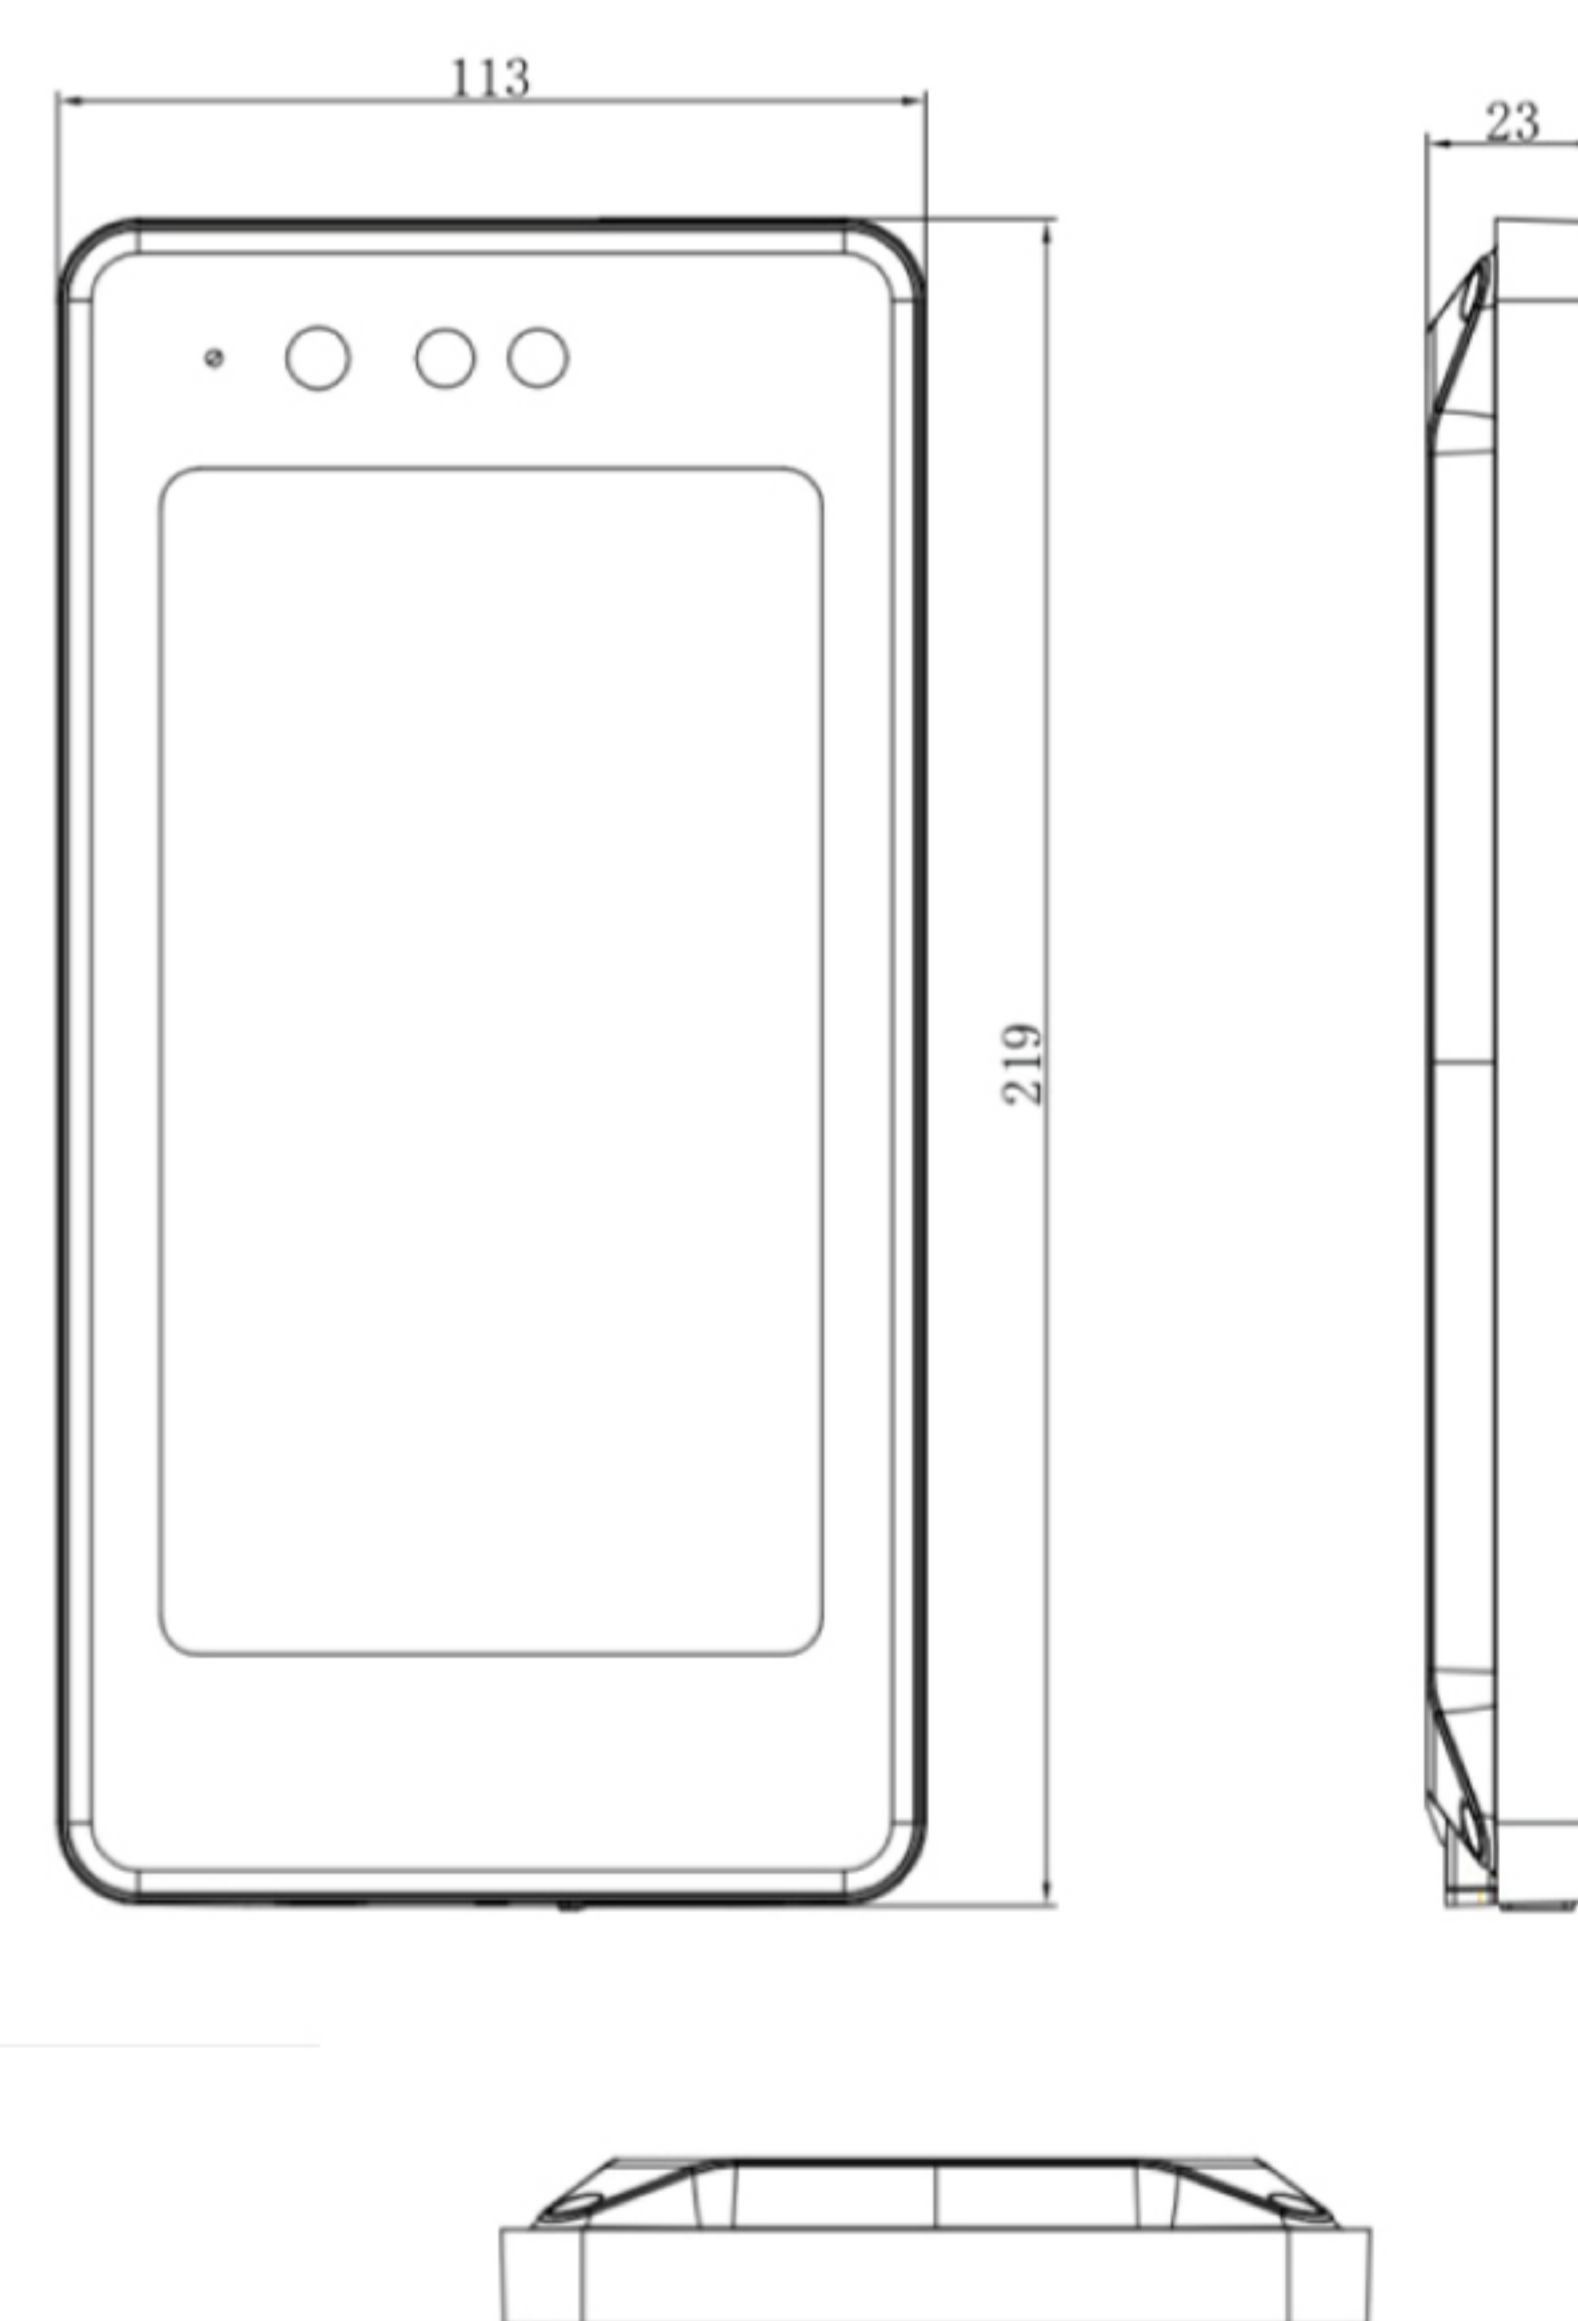

Dimension

Device Dimension (mm)

ISO9001:2015

ขอสงวนสิทธิ์ในการเปลี่ยนแปลงรายละเอียดโดยไม่ต้องแจ้งให้ทราบล่วงหน้า บริษัท เอช ไอ พี โกลบอล จำกัด

THE BEST
SECURITY SOLUTION