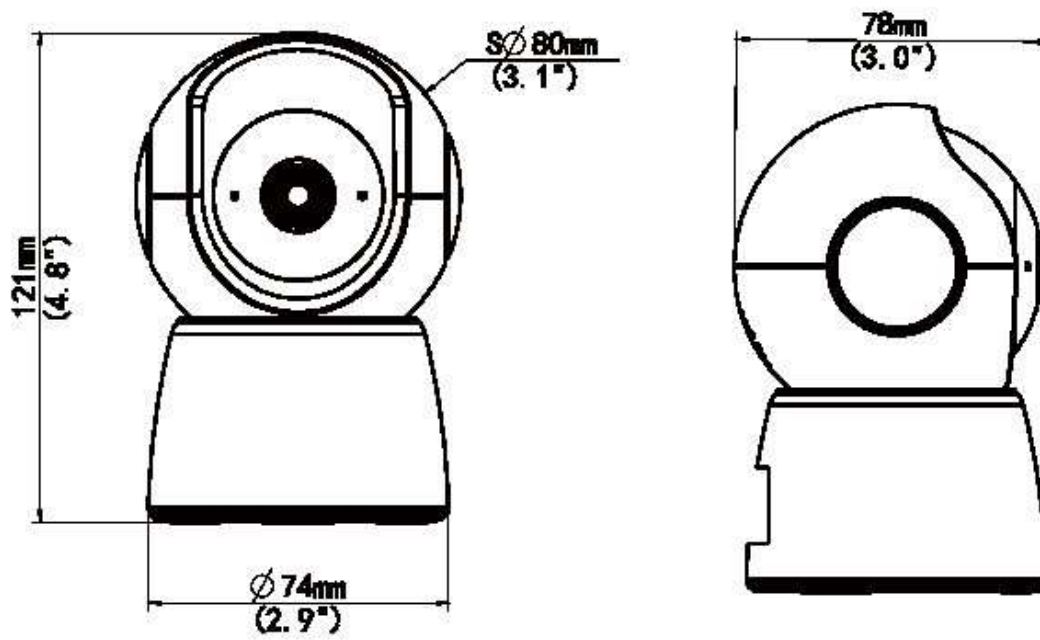

Smart PT Camera

Uho-S2E

Overview

Uho-S2E is a 2MP indoor PT camera with real-time two-way audio, HD night vision, motion detection, auto tracking, audio detection, human body detection, and other functions. The pan&tilt design allows the camera to flexibly rotate horizontally and vertically, realizing 360° pan range. Used with Uniarch APP and EZCloud, you can check the real-time indoor situation anytime and anywhere.

Features

- 2MP, IR night vision
- 360° endless pan range, 24-hour guard
- Two-way audio
- Multiple detection ways
- Easy and convenient to use

Specifications

Model	Uho-S2E
Image	
Image sensor	2MP, 1/3" CMOS sensor
Lens	4.0mm@F2.0
FOV	H (horizontal) 86°; V (vertical) 46°; D (diagonal) 104°
Min. illumination	0.01Lux
Illumination range	IR 10m
Audio	
Input/output	Two-way audio (built-in Mic and speaker)
Pickup range	7m
Audio compression	G711A, G711U
Video	
Video compression	H.264, H.265
Stream	Main/sub streams
Frame rate	25fps
Network	
Interface	RJ45*1
Wi-Fi	2.4G Wi-Fi (IEEE802.11b/g/n), built-in antenna
Compatible Integration	ONVIF (Profile S, Profile G, Profile T), API
Interface	
Power	Micro USB interface
SD card	Micro SD card slot
Reset button	Supported
Storage	
SD card storage	Up to 256 GB
Detection function	
Motion detection	Supported
Auto tracking	Supported
Audio detection	Supported
Human body detection	Supported
General	
Power	DC 5V/1A
Mount method	Pendant/desktop mount
Dimensions (Ø x H)	φ80*121mm
Weight	About 185g(0.41lb)
Operating environment	-10°C to 55°C (14°F to 131°F); < 95% humidity(non-condensing)
Pan/tilt range	Pan 360°, tilt 105°
LED indicator	1, red/blue
Certification	CE CB FCC

Dimensions

www.uniview.com

©2022 Zhejiang Uniview Technologies Co., Ltd. All rights reserved.

*Product specifications and availability are subject to change without notice.