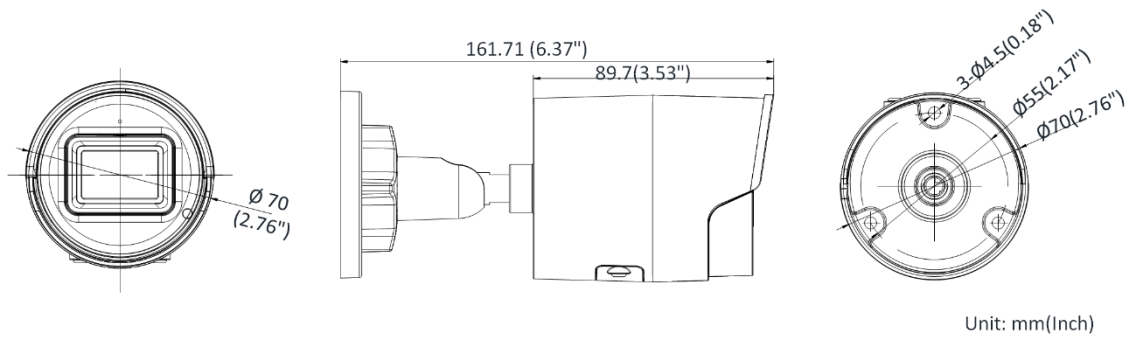

▪ **Dimension**

Unit: mm(Inch)

▪ **Accessory**

▪ **Optional**

DS-1280ZJ-XS

Junction Box