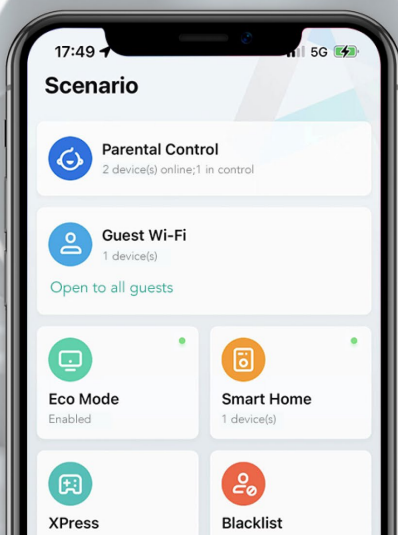

## Good Helper for Your Family Management

**Parental Control**    Health Mode

Ruijie Cloud App allows you to manage the internet access authority of the specified terminal, including the time limit, URL blocking and black/white list setup.

## Concurrently Support Multiple Devices Connection

Dual-Band integration together with the MU-MIMO technology offer low interference and fast speed internet to up to 96 terminals simultaneously.

## Take Control of Your Home Network at Fingertips

Set up your home network in **Reyee Router App** in two minutes. More **Life-time Free** functions are waiting for you to Explore, Experience, Expect.

Remote Reboot

Xpress Mode

Share Network